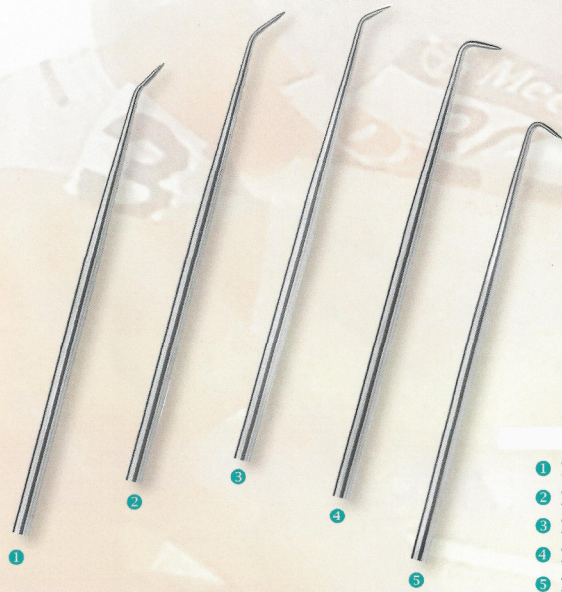

## *Mini Chondral Pick Set*

### Micro Fracturing in Small Joints

The RZ MINI Chondro Picks feature precise and reliable working ends for efficient treatment of cartilage defects in small joints.

A selection of 5 different tip angles supported by the light and ergonomic handle design gives the surgeon full flexibility in micro fracture approaches.

scale 1:1

- |   |             |             |
|---|-------------|-------------|
| 1 | 225-600-125 | 25° angled  |
| 2 | 225-600-145 | 45° angled  |
| 3 | 225-600-160 | 60° angled  |
| 4 | 225-600-190 | 90° angled  |
| 5 | 225-600-215 | 115° angled |